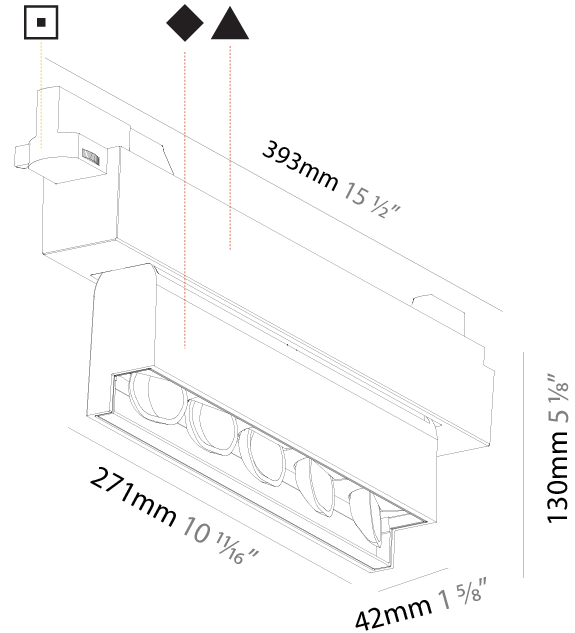

GENERAL

Series: Magiq Wallwash
Subseries: Magiq Wallwash Plus Black
Brand: Prolicht
Division: Architectural
Mounting Type: Track
Mounting Location: Ceiling
Subcategory: Wallwash

PHYSICAL

Shape: Rectangle
Length (mm): 392
Length (in): 15 7/16
Width (mm): 42
Width (in): 1 5/8
Height (mm): 130
Height (in): 5 1/8
Light Distribution: Asymmetric
Weight (kg): 1.777
Weight (lbs): 3.91
Fixture Finish: SSR / BKV / CWI / CRY / HAB / LAG / UFT / ITA / RUA / RUR / MIC / FTG / MYG / TWT / LOD / PUS / FRO / FUP / KIA / POP / BLS / SPG / MEY / GOH / GUM / CHC / COM / ABZ / JAG / OBR / MOS / ROR
Fixture Material: Aluminum Die Cast

ELECTRICAL

Lamp Type: LED (Zhaga Standard)
Input Wattage (W): 48.4
Total Output Wattage (W): 44
Dimming: Non-Dimmable / 0-10V Dimming
Driver Included: Yes
Driver Location: Integrated
Driver Type: Constant Current - Universal
Driver Class: Class 1
Input Voltage (V): 120 - 277
Constant Current (MA): 700

LED

Number of LEDs: 5
Color Temperature (°K): 2700 / 3000 / 3500 / 4000
Max. Delivered Lumen (lm): 3220 / 3430 / 3538 / 3610
Nominal Lumen (lm): 3570 / 3800 / 3920 / 4000
CRI: >90 CRI
Efficiency (%): 80
Lamp Life (hrs): 50000
Upon Request: Special Color Temperature

OPTICAL

Adjustability: Tilt 15°

RATINGS AND CERTIFICATIONS

Certified By: Certified for North American Standards
IP rating: IP20