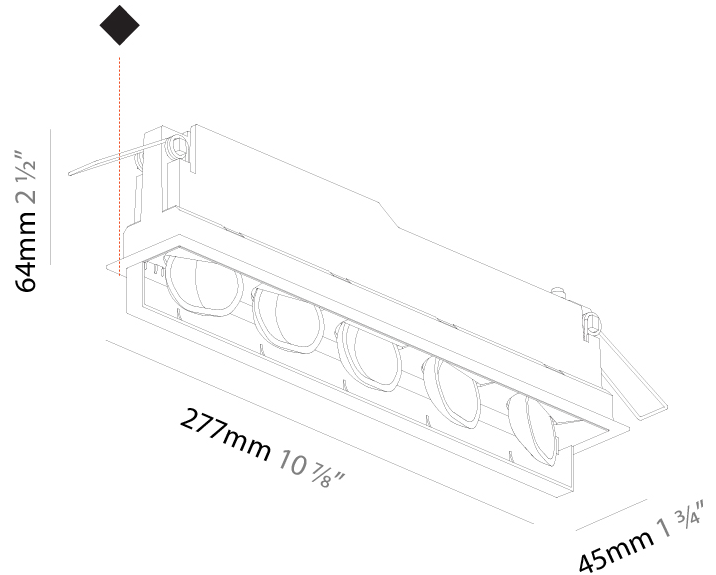

GENERAL

Series: Magiq Wallwash
Brand: Prolicht
Division: Architectural
Mounting Type: Recessed
Mounting Location: Ceiling
Subcategory: Wallwash

PHYSICAL

Shape: Rectangle
Length (mm): 277
Length (in): 10 ⁷/₈
Width (mm): 45
Width (in): 1 ³/₄
Height (mm): 64
Height (in): 2 ¹/₂
Min. Recessing Depth (mm): 100
Min. Recessing Depth (in): 3 ¹⁵/₁₆
Light Distribution: Asymmetric
Fixture Finish: SSR / BKV / CWI / CRY / HAB / LAG / UFT / ITA / RUA / RUR / MIC / FTG / MYG / TWT / LOD / PUS / FRO / FUP / KIA / POP / BLS / SPG / MEY / GOH / GUM / CHC / COM / ABZ / JAG / OBR / MOS / ROR
Holder Finish: WHI / BLK
Fixture Material: Aluminum Die Cast
Cut-out Measurements: 270mm / 10 5/8" x 38mm / 1 1/2"

ELECTRICAL

Lamp Type: LED (Zhaga Standard)
Input Wattage (W): 31.4
Total Output Wattage (W): 25.9
Dimming: Tri-Mode (Non-Dimming and Phase Dimming (120Vac only) and 0-10V Dimming)
Driver Included: No
Driver Location: Remote
Driver Type: Constant Current - Universal
Driver Class: Class 1
Input Voltage (V): 120 - 277
Constant Current (MA): 500

LED

Number of LEDs: 5
Color Temperature (°K): 2700 / 3000 / 3500 / 4000
Max. Delivered Lumen (lm): 2145 / 2339 / 2145 / 2443
Nominal Lumen (lm): 2375 / 2590 / 2375 / 2705
CRI: >90 CRI
Efficiency (%): 82.3
Lamp Life (hrs): 50000

OPTICAL

RATINGS AND CERTIFICATIONS

Certified By: CSA Certified to UL and CSA Standards
IP rating: IP20